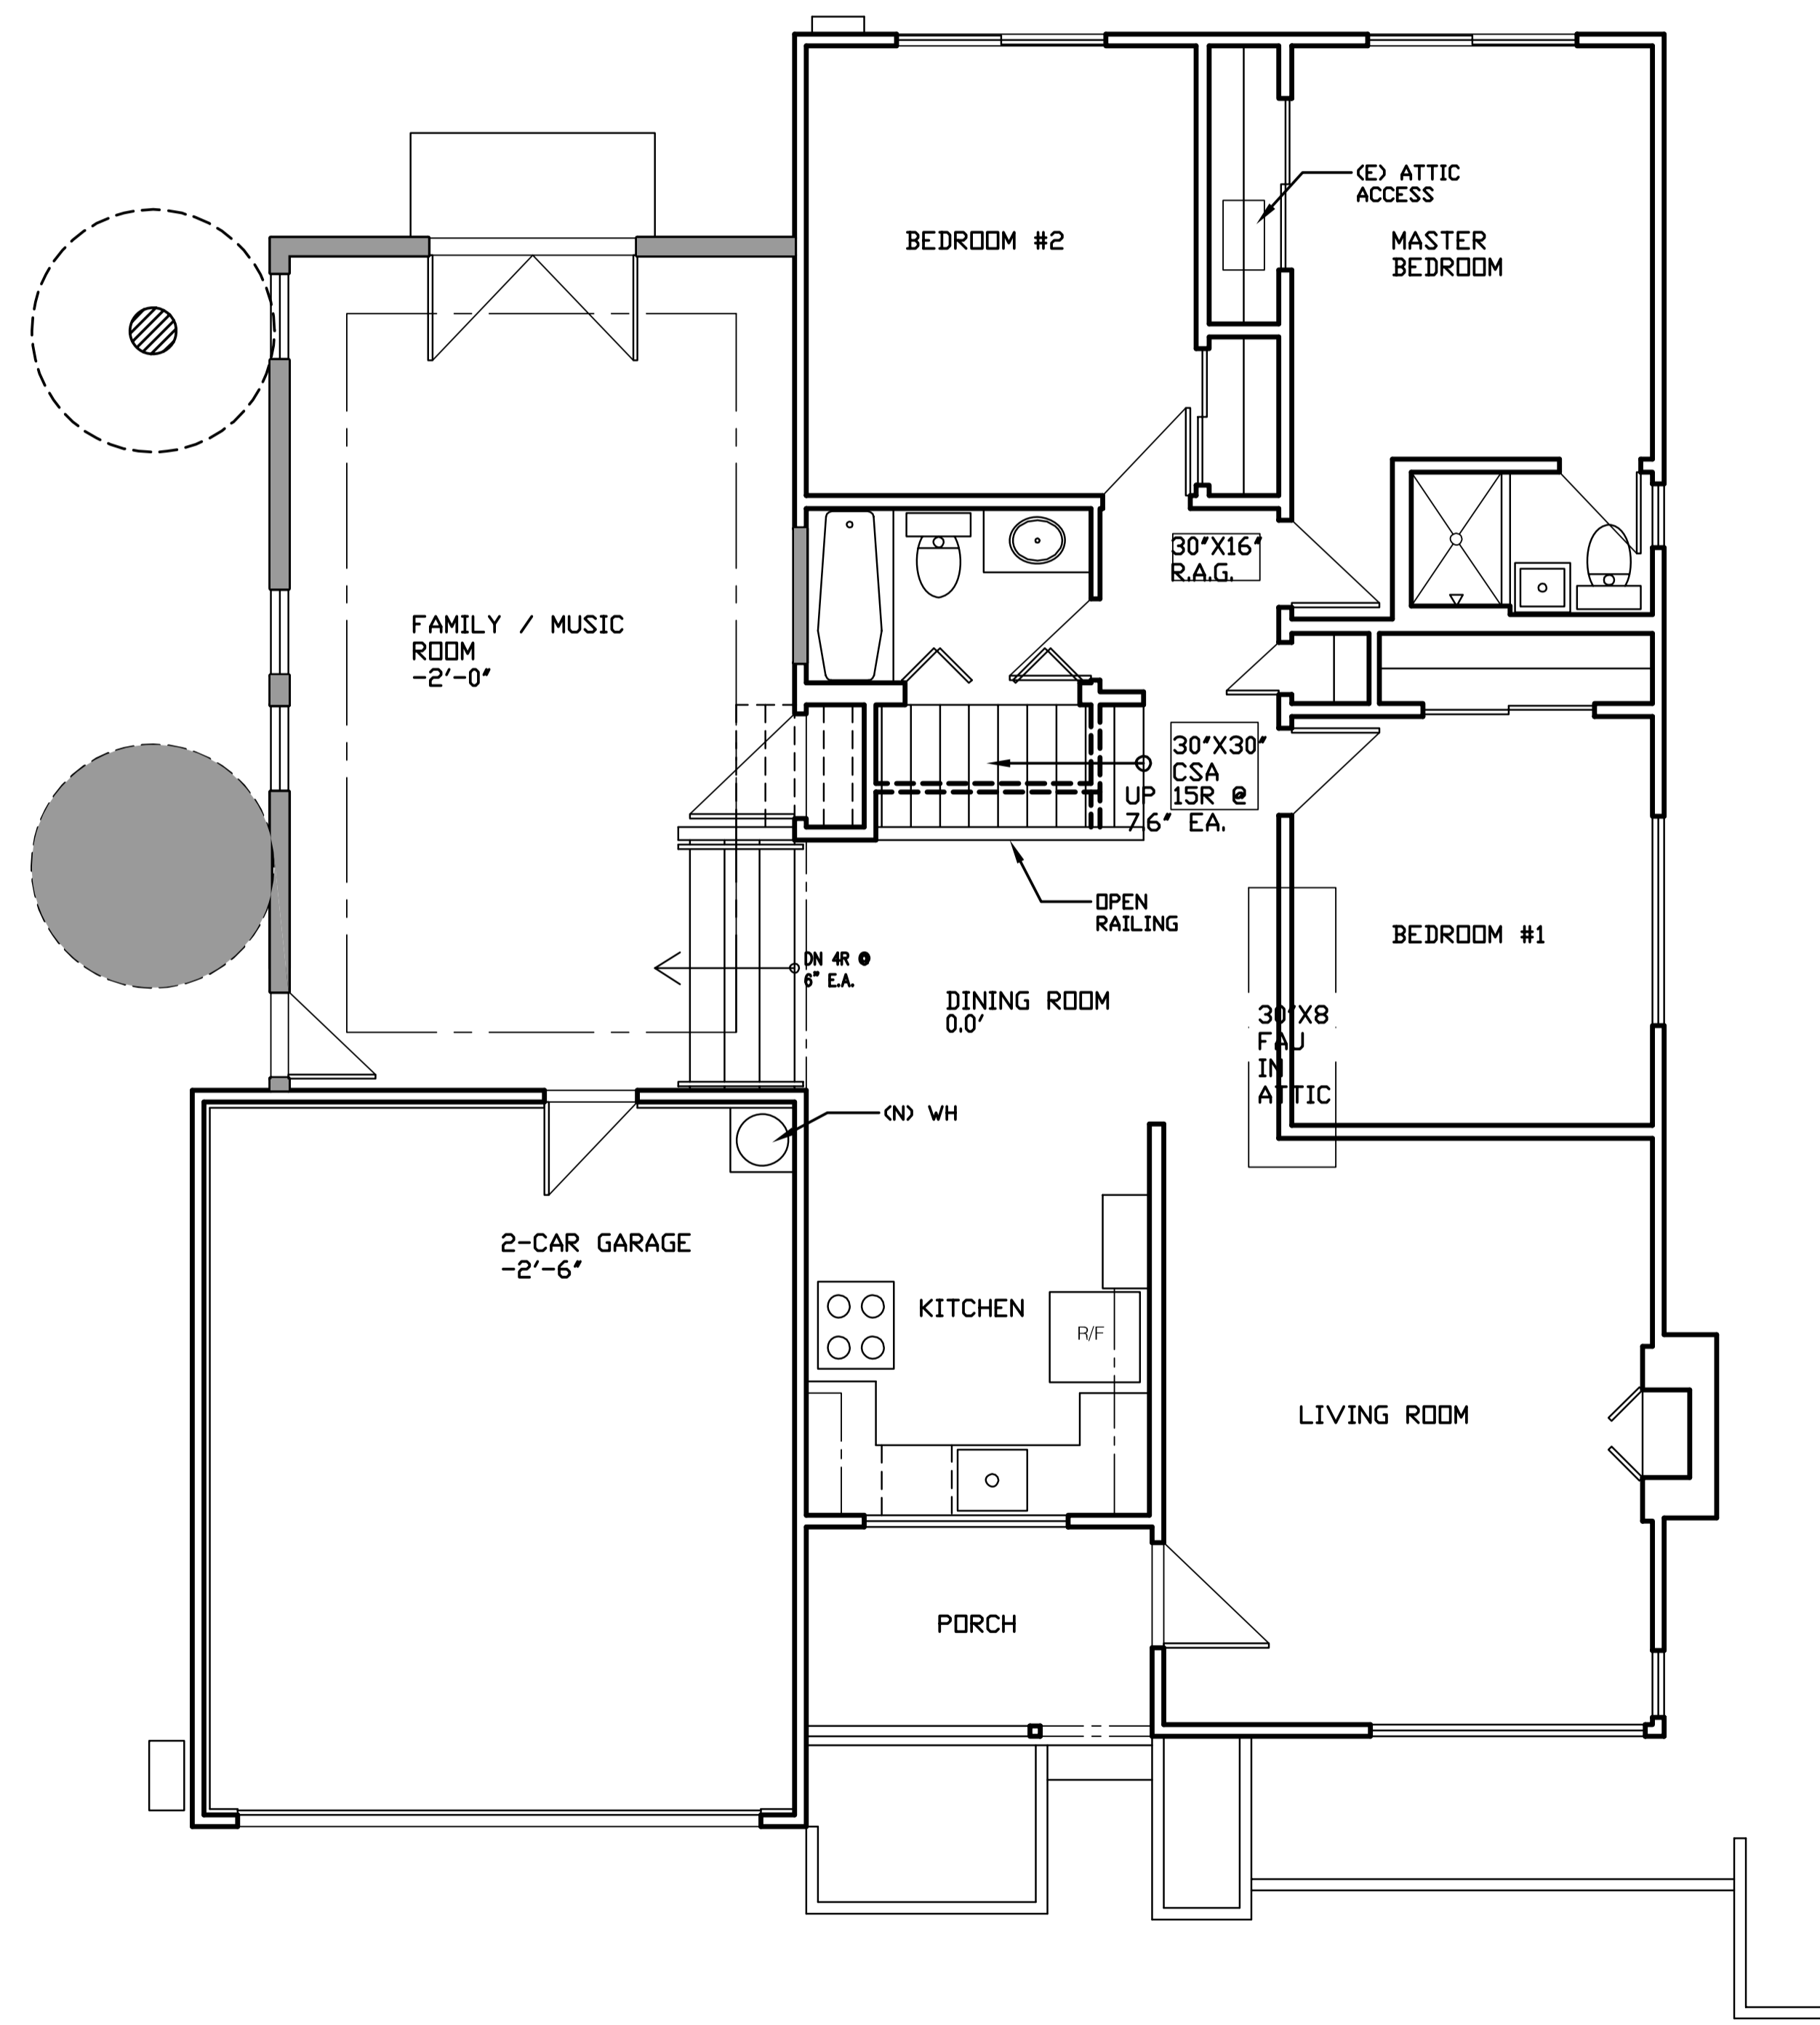

EXISTING/DEMOLITION  
1ST FLOOR PLAN

REVISED  
1ST FLOOR PLAN

ISSUED FOR

DATE

DATE

**PISERCHIO RESIDENCE**  
1620 CLAREMONT DRIVE  
SAN BRUNO, CA

2004	CD
10/10/04	1/4"=1'-0"

**A2.1**