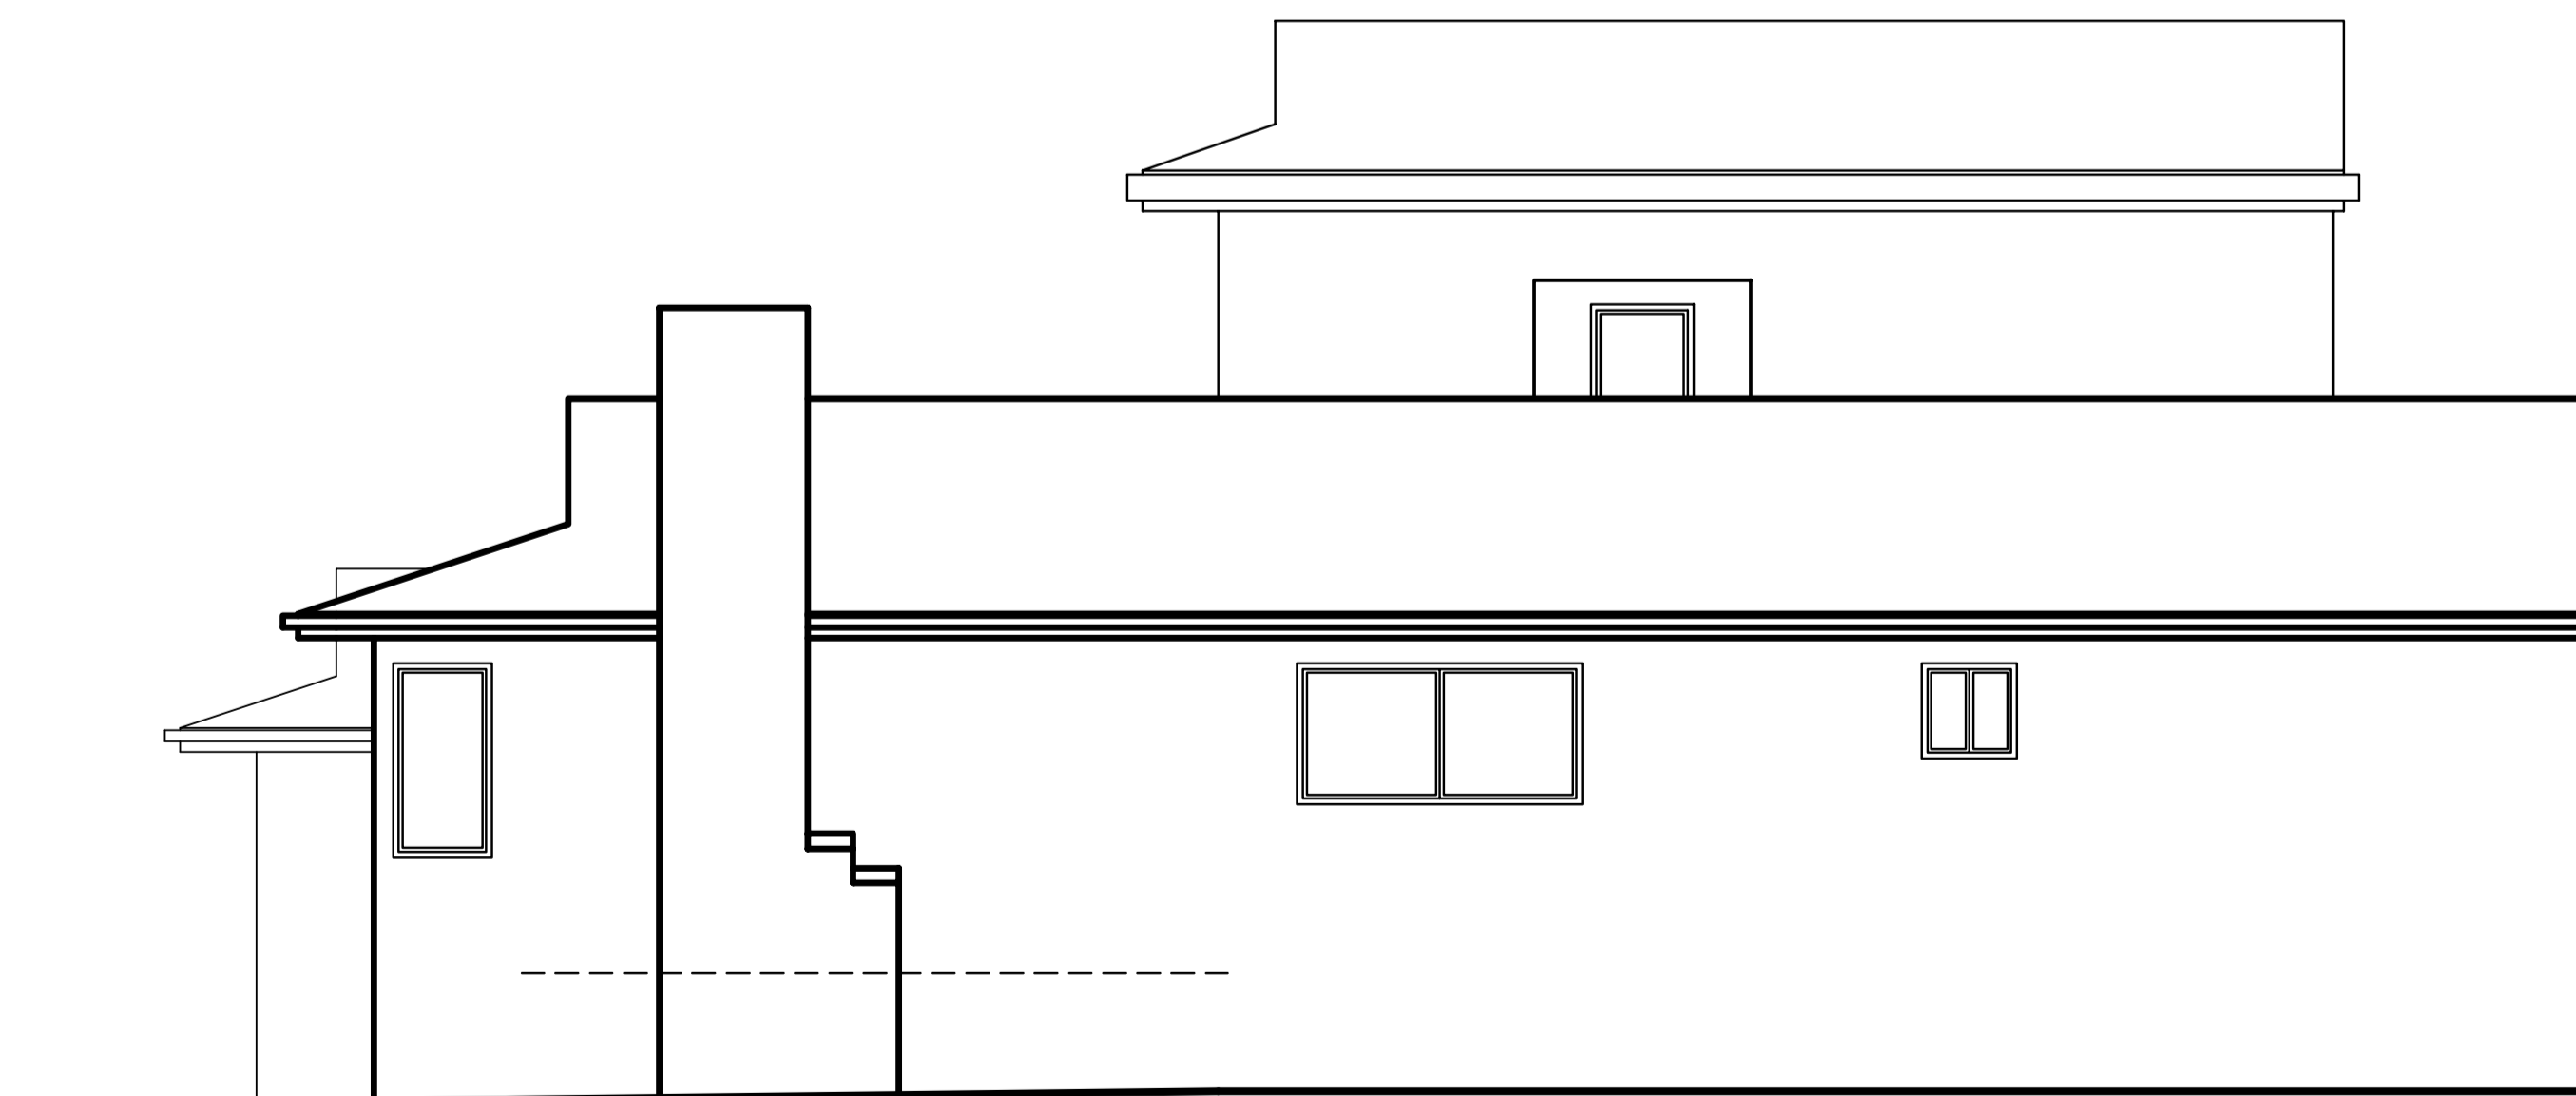

(N) LEFT SIDE ELEVATION

(N) RIGHT SIDE ELEVATION

DATE	
ISSUED FOR	
PISERCHIO RESIDENCE	
1620 CLAREMONT DRIVE	
SAN BRUNO, CA	
2004	CD
10/10/04	1/4"=1'-0"
A3.2	